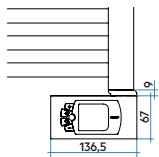

FLAUTO ELECTRIC

height 1218 mm, lenght 506 mm. Melon Yellow finish (cod. E7).

Technical features:

- electric steel towel warmer radiator
- horizontal elements with round tubes 18 mm diameter
- side manifolds with a 30 mm round section
- complete with thermal liquid
- power cable, length 1200 mm, SCHUKO plug

The electronics are available in the same color finish as the radiator.

*** Available only for UE and CH.**

View the online guides at: now.irsap.com

FLAUTO ELECTRIC WITH ELECTRONIC CONTROL (H)

Model	Code	Depth	Height	Width	Weight	Electric Power
		P mm	H mm	L mm	Kg	Watt
810 - 20 rails - 2 espace	FTP050 H 01 IR 01 NNN	46	810	506	9,4	400
1218 - 30 rails - 3 espaces	FTM050 H 01 IR 01 NNN	46	1218	506	13,8	600
1158 - 38 rails - 4 espaces	FTL050 H 01 IR 01 NNN	46	1558	506	17,5	800
1762 - 44 rails - 4 espaces	FTG050 H 01 IR 01 NNN	46	1762	506	20,0	1000

FLAUTO ELECTRIC WITH WI-FI ELECTRONIC CONTROL (E)

Model	Code	Depth	Height	Width	Weight	Electric Power
		P mm	H mm	L mm	Kg	Watt
810 - 20 rails - 2 espace	FTP050 E 01 IR 01 NNN	46	810	506	9,8	400
1218 - 30 rails - 3 espaces	FTM050 E 01 IR 01 NNN	46	1218	506	14,2	600
1158 - 38 rails - 4 espaces	FTL050 E 01 IR 01 NNN	46	1558	506	17,9	800
1762 - 44 rails - 4 espaces	FTG050 E 01 IR 01 NNN	46	1762	506	20,4	1000