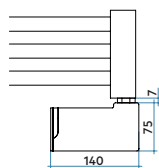

FLAUTO ELECTRIC

height 1218 mm, lenght 506 mm. Melon Yellow finish (cod. E7).

Technical features:

- electric steel towel warmer radiator
- horizontal elements with round tubes 18 mm diameter
- side manifolds with a 30 mm round section
- complete with thermal liquid
- power cable, length 1200 mm, SCHUKO plug

The electronics are available in the same color finish as the radiator.

*** Available only for UE and CH.**

View the online guides at: now.irsap.com

FLAUTO ELECTRIC WITH ELECTRONIC CONTROL (H)

Model	Code	Depth	Height	Width	Weight	Electric Power
		P mm	H mm	L mm	Kg	Watt
810 - 20 rails - 2 espace	FTP050 H 01 IR 01 NNN	46	810	506	9,4	400
1218 - 30 rails - 3 espaces	FTM050 H 01 IR 01 NNN	46	1218	506	13,8	600
1158 - 38 rails - 4 espaces	FTL050 H 01 IR 01 NNN	46	1558	506	17,5	800
1762 - 44 rails - 4 espaces	FTG050 H 01 IR 01 NNN	46	1762	506	20,0	1000

FLAUTO ELECTRIC WITH WI-FI ELECTRONIC CONTROL (E)

Model	Code	Depth	Height	Width	Weight	Electric Power
		P mm	H mm	L mm	Kg	Watt
810 - 20 rails - 2 espace	FTP050 E 01 IR 01 NNN	46	810	506	9,8	400
1218 - 30 rails - 3 espaces	FTM050 E 01 IR 01 NNN	46	1218	506	14,2	600
1158 - 38 rails - 4 espaces	FTL050 E 01 IR 01 NNN	46	1558	506	17,9	800
1762 - 44 rails - 4 espaces	FTG050 E 01 IR 01 NNN	46	1762	506	20,4	1000