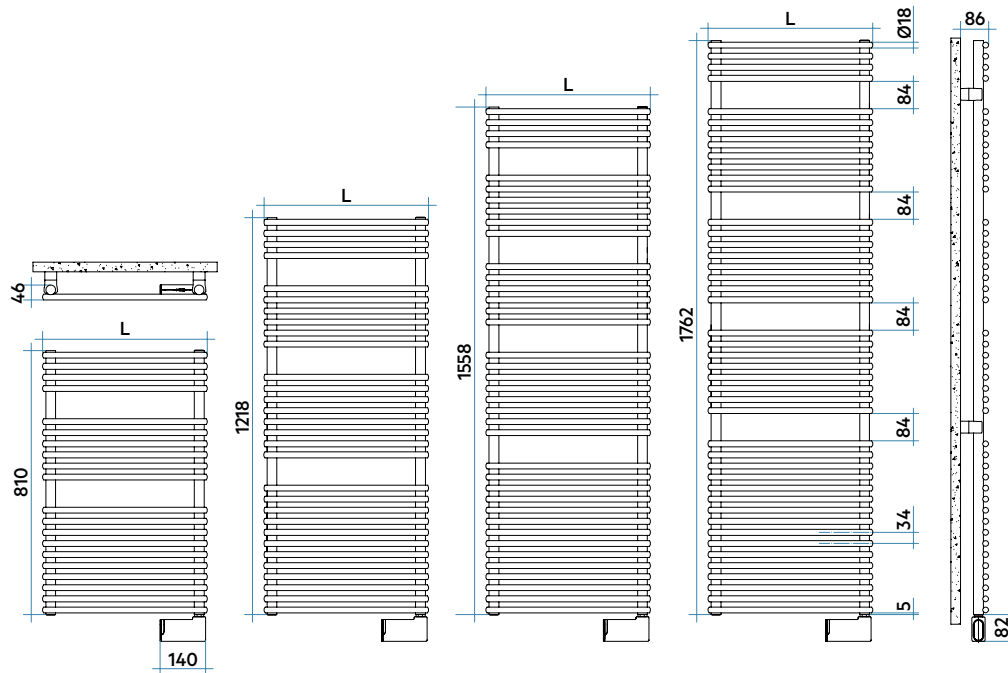

FLAUTO ELECTRIC

height 1218 mm, lenght 506 mm. Melon Yellow finish (cod. E7).

Technical features:

- electric steel towel warmer radiator
- horizontal elements with round tubes 18 mm diameter
- side manifolds with a 30 mm round section
- complete with thermal liquid
- power cable, length 1200 mm, SCHUKO plug

The electronics are available in the same color finish as the radiator.

*** Available only for UE and CH.**

View the online guides at: now.irsap.com

FLAUTO ELECTRIC WITH ELECTRONIC CONTROL (H)

Model	Code	Depth	Height	Width	Weight	Electric Power
		P mm	H mm	L mm	Kg	Watt
810 - 20 rails - 2 espace	FTP050 H 01 IR 01 NNN	46	810	506	9,4	400
1218 - 30 rails - 3 espaces	FTM050 H 01 IR 01 NNN	46	1218	506	13,8	600
1158 - 38 rails - 4 espaces	FTL050 H 01 IR 01 NNN	46	1558	506	17,5	800
1762 - 44 rails - 4 espaces	FTG050 H 01 IR 01 NNN	46	1762	506	20,0	1000

FLAUTO ELECTRIC WITH WI-FI ELECTRONIC CONTROL (E)

Model	Code	Depth	Height	Width	Weight	Electric Power
		P mm	H mm	L mm	Kg	Watt
810 - 20 rails - 2 espace	FTP050 E 01 IR 01 NNN	46	810	506	9,8	400
1218 - 30 rails - 3 espaces	FTM050 E 01 IR 01 NNN	46	1218	506	14,2	600
1158 - 38 rails - 4 espaces	FTL050 E 01 IR 01 NNN	46	1558	506	17,9	800
1762 - 44 rails - 4 espaces	FTG050 E 01 IR 01 NNN	46	1762	506	20,4	1000