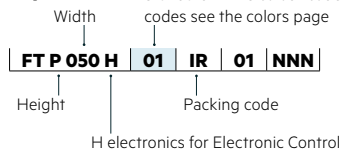

The electronics are available in the same color finish as the radiator.

*** Available only for UE and CH.**

View the online guides at: now.irsap.com

FLAUTO ELECTRIC WITH ELECTRONIC CONTROL (H)

Model	Code	Depth	Height	Width	Weight	Electric Power
		P mm	H mm	L mm	Kg	Watt
810 - 20 rails - 2 espace	FTP050 H 01 IR 01 NNN	46	810	506	9,4	400
1218 - 30 rails - 3 espaces	FTM050 H 01 IR 01 NNN	46	1218	506	13,8	600
1158 - 38 rails - 4 espaces	FTL050 H 01 IR 01 NNN	46	1558	506	17,5	800
1762 - 44 rails - 4 espaces	FTG050 H 01 IR 01 NNN	46	1762	506	20,0	1000

FLAUTO ELECTRIC WITH WI-FI ELECTRONIC CONTROL (E)

Model	Code	Depth	Height	Width	Weight	Electric Power
		P mm	H mm	L mm	Kg	Watt
810 - 20 rails - 2 espace	FTP050 E 01 IR 01 NNN	46	810	506	9,8	400
1218 - 30 rails - 3 espaces	FTM050 E 01 IR 01 NNN	46	1218	506	14,2	600
1158 - 38 rails - 4 espaces	FTL050 E 01 IR 01 NNN	46	1558	506	17,9	800
1762 - 44 rails - 4 espaces	FTG050 E 01 IR 01 NNN	46	1762	506	20,4	1000

Key Codes

Standard White colour code - for different colour codes see the colors page

Key Codes

Standard White colour code - for different colour codes see the colors page